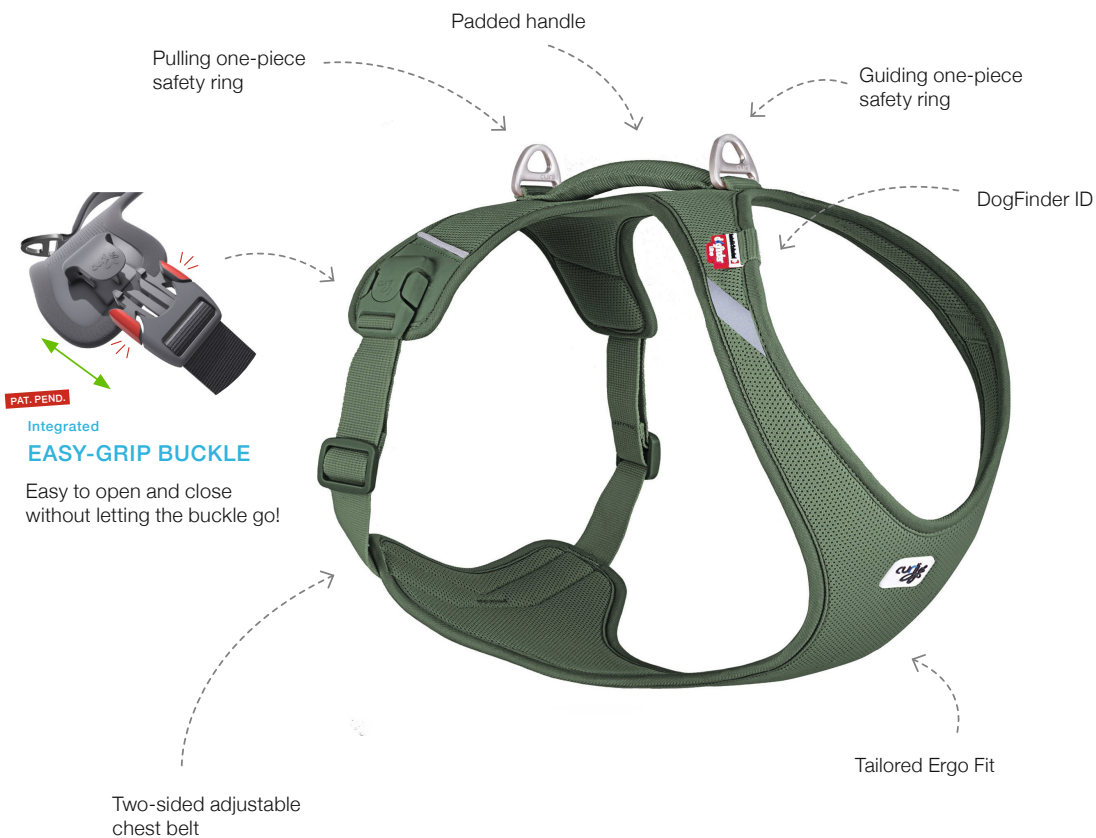

THE ALL NEW BELKA

curli Belka Harness Air Mesh

A HARNESS IS NOT JUST GEAR.
IT IS AN ATTITUDE.

- ✓ Overhead Harness
- ✓ light weight
- ✓ matching leashes
- ✓ 4 sizes

The **Harness specialist**
from Switzerland

Function & Design

AIR MESH

- Ultra-lightweight, breathable air mesh material for maximum comfort
- With cooling effect: the harness cools when immersed in water, as the stored water between the fabrics works as a heat exchanger – ideal on warm summer days

TAILORED ERGO FIT

- Significantly improved ergonomics and optimized fit due to new Tailored Ergo Fit pattern and new size scale

curli SAFETY

- DogFinder ID to help you find your dog in case it gets lost

Colors

dogfinder™
hosted in Switzerland 

Die Dogfinder-ID ist in jedem curli Harness integriert.
Sie hilft, einen entlaufenen Hund schneller wiederzufinden.
Der curli-Dogfinder bietet Hundehaltern die Möglichkeit, einen Hund in einer zentralen Datenbank zu erfassen, so dass entlaufene Hunde leicht identifiziert werden können.