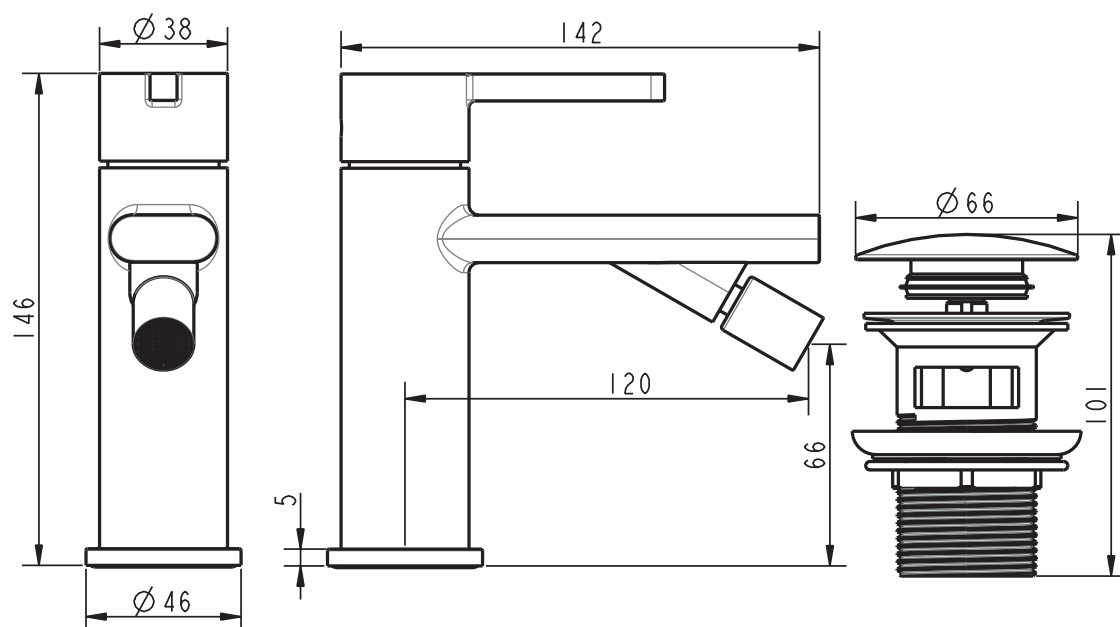

# Jungbörn®

SERIES **LAMBDA** graphite / black  
 Art. 10657987

Ver. 01