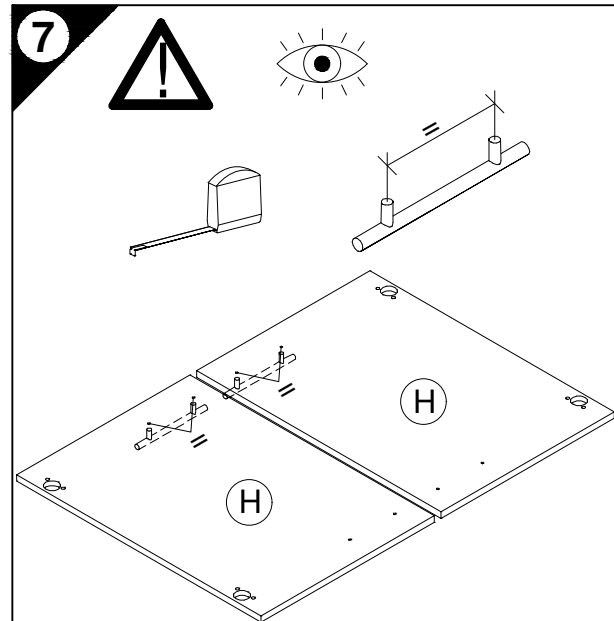

1 → 2 → 3 ...

D Holzunterlage verwenden!
Front andrücken, scharfen Bohrer verwenden
und mit wenig Druck durchbohren!

GB Use a wooden base!
Press front down, use sharp drill bit
and, by applying slight pressure, drill a hole

F Utiliser un support en bois !
Appuyer sur la façade, utiliser un foret bien affûté
et percer en appliquant une faible pression !

NL Houten onderlegger gebruiken!
Druk het front aan, gebruik een scherpe boor
en oefen bij het boren weinig druk uit!

E ¡Utilizar una base de madera!
¡Presionar el frente, utilizar una broca afilada
y taladrar con poca presión!

I Appoggiare la facciata, utilizzare una punta di trapano affilata
e trapanare esercitando solo una leggera pressione!

RUS Использовать деревянную подложку!
Прижать фасад, использовать острое сверло
и просверлить с незначительным давлением!

PL Używać podkładkę z drewna!
Docisnąć front, użyć ostrego wiertła
i przewiercić, używając małej siły nacisku!