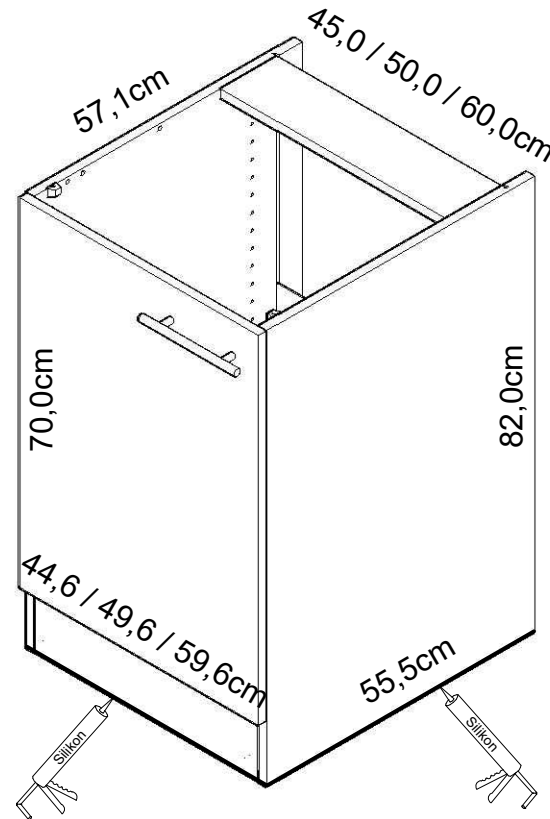

Montageanleitung