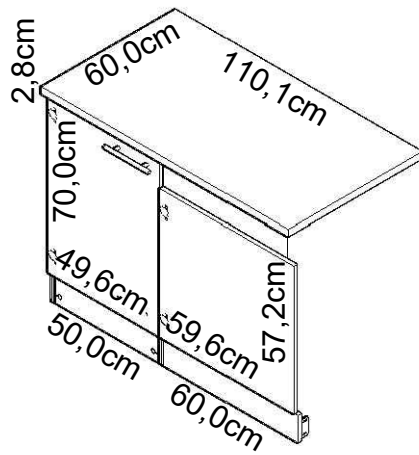

Montageanleitung