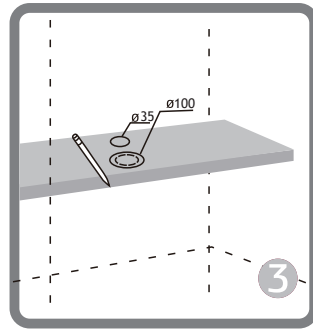

SAVALL

Art.: 12010718

OVER COUNTERTOP

WALL-HUNG