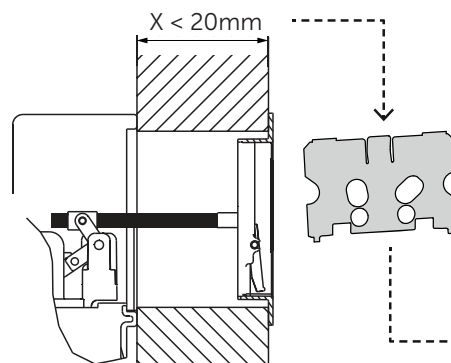

(dimensions in millimeters)

WC FRAME/CISTERN 150

WC FRAME / CISTERN 80

WC FRAME / CISTERN 120

1

FRONT

TOP

2

x2 x2

3

4

FRONT

TOP

4.1

5

x2