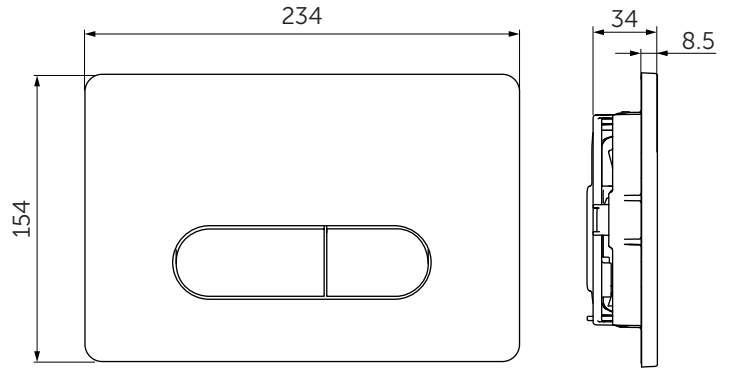

(dimensions in millimeters)

WC FRAME/CISTERN 150

WC FRAME / CISTERN 80

WC FRAME / CISTERN 120

1

FRONT

TOP

2

x2 x2

3

4

FRONT

TOP

4.1

5

x2