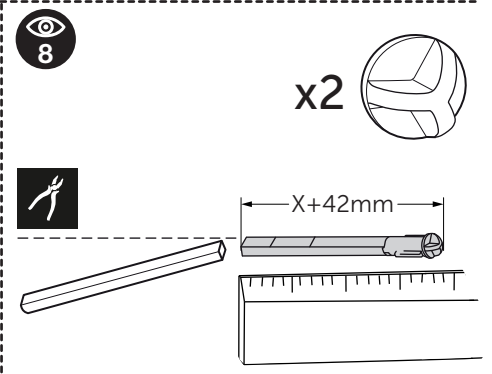

(dimensions in millimeters)

WC FRAME/CISTERN 150

WC FRAME / CISTERN 80

WC FRAME / CISTERN 120

1

FRONT

TOP

2

x2 x2

3

4

FRONT

TOP

4.1

5

x2