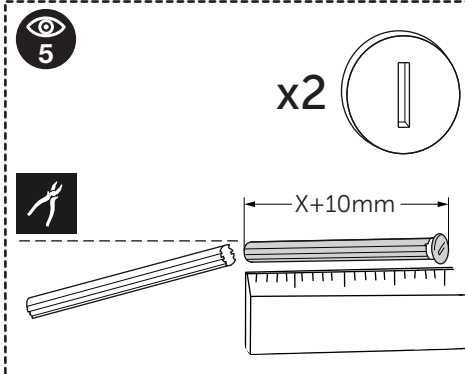

(dimensions in millimeters)

WC FRAME/CISTERN 150

WC FRAME / CISTERN 80

WC FRAME / CISTERN 120

1

FRONT

TOP

2

x2 x2

3

4

FRONT

TOP

4.1

5

x2