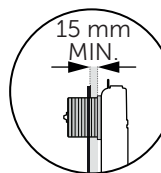

(dimensions in millimeters)

WC FRAME/CISTERN 150

WC FRAME / CISTERN 80

WC FRAME / CISTERN 120

1

FRONT

TOP

2

x2 x2

3

4

FRONT

TOP

4.1

5

x2