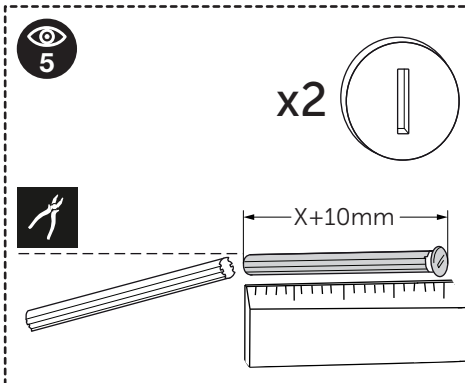

(dimensions in millimeters)

WC FRAME/CISTERN 150

WC FRAME / CISTERN 80

WC FRAME / CISTERN 120

1

FRONT

TOP

2

x2 x2

3

4

FRONT

TOP

4.1

5

x2