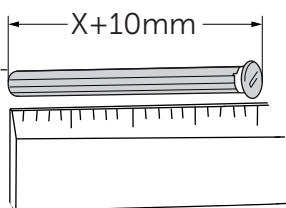

(dimensions in millimeters)

WC FRAME/CISTERN 150

WC FRAME / CISTERN 80

WC FRAME / CISTERN 120

1

FRONT

TOP

2

x2 x2

3

4

FRONT

TOP

4.1

5

x2