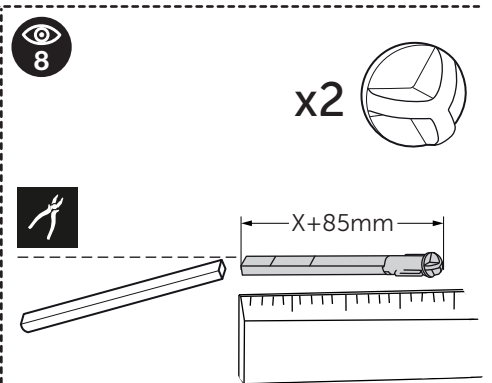

(dimensions in millimeters)

WC FRAME/CISTERN 150

WC FRAME / CISTERN 80

WC FRAME / CISTERN 120

1

FRONT

TOP

2

x2 x2

3

4

FRONT

TOP

4.1

5

x2