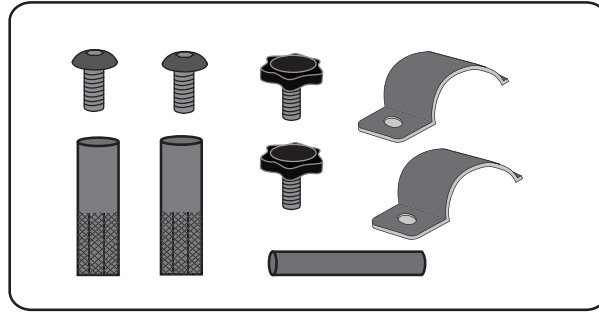

13

Drilling: D12 mm x H40mm

Suck out debris