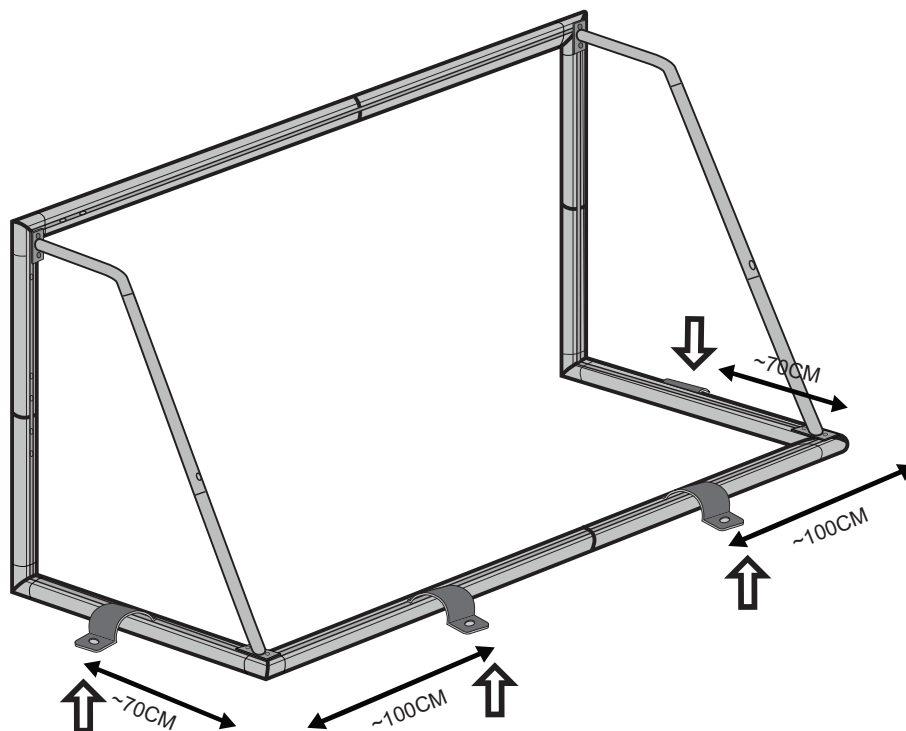

**12**

13

Drilling: D12 mm x H40mm

Suck out debris

**14**

15

# Soccer Goal

EXIT Scala 300x200