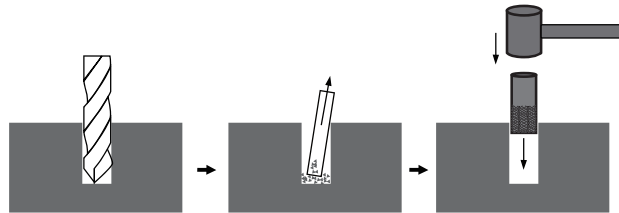

13

Drilling: D12 mm x H40mm

Suck out debris