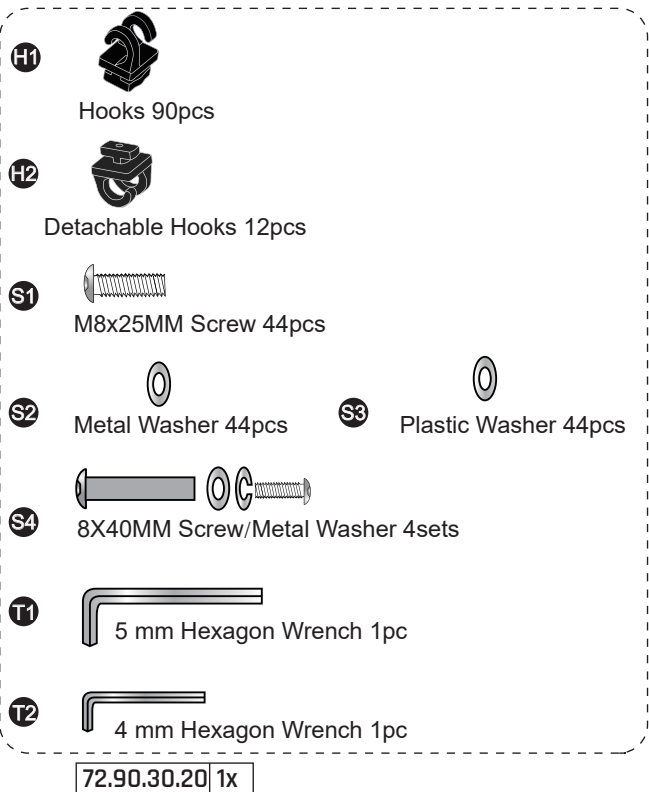

Soccer Goal

EXIT Scala 300x200