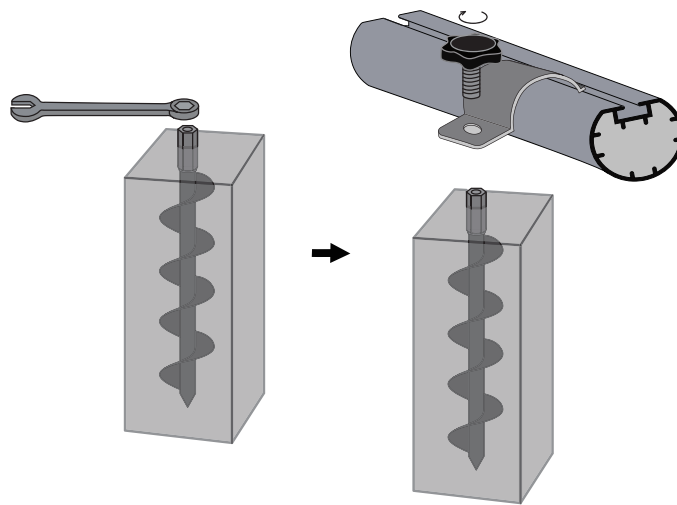

# Soccer Goal

EXIT Scala 300x200

3

4

**5**

**6**

**12**

13

Drilling: D12 mm x H40mm

Suck out debris

**14**

15