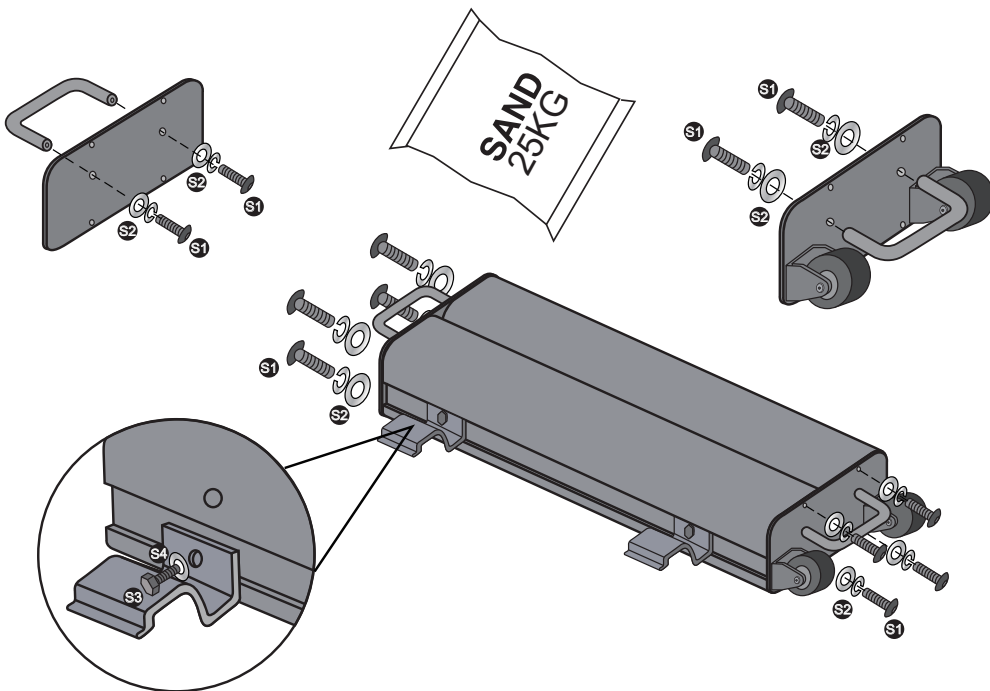

**12**

13

Drilling: D12 mm x H40mm

Suck out debris

**14**

15

# Soccer Goal

EXIT Scala 300x200