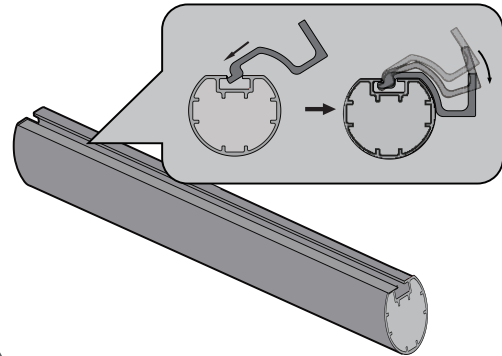

**12**

13

Drilling: D12 mm x H40mm

Suck out debris

**14**

15

# Soccer Goal

EXIT Scala 300x200