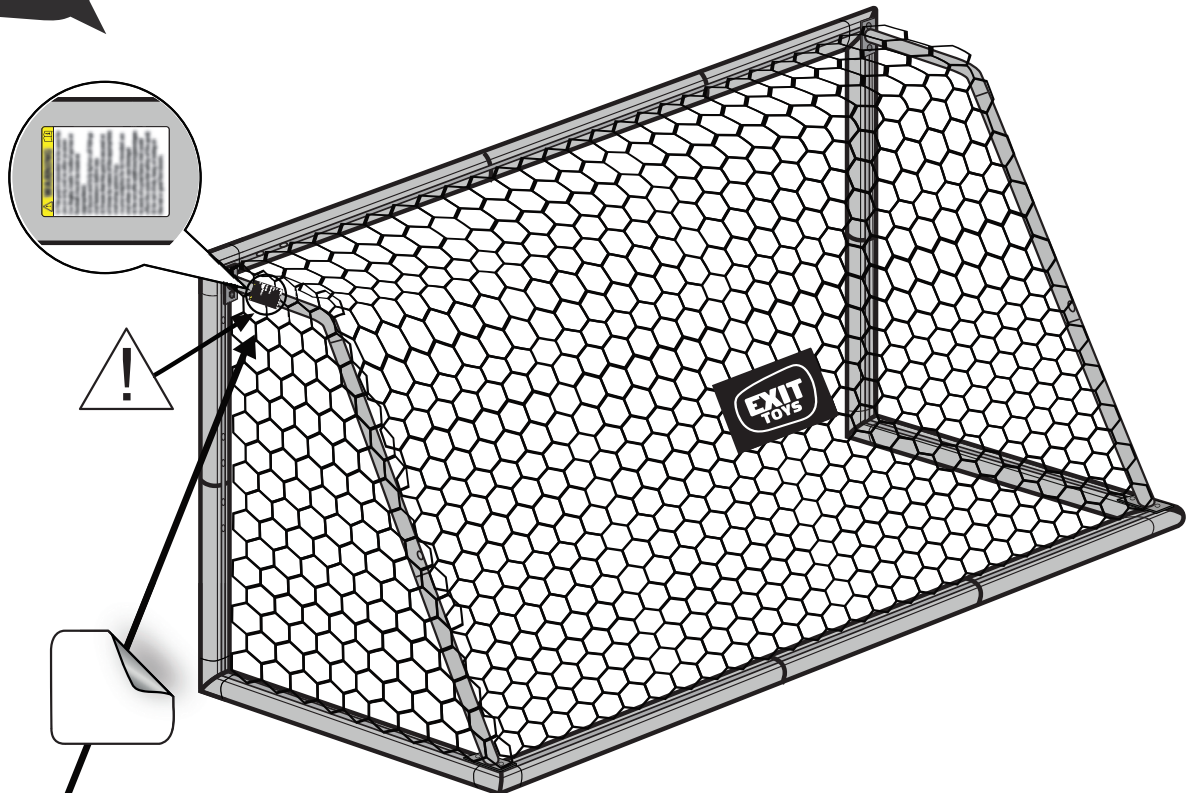

## EXIT Scala 300x200

# Soccer Goal

EXIT Scala 300x200

3

4

**5**

**6**

# Soccer Goal

EXIT Scala 300x200

**9**

**10**

11

- EN
- DE
- NL
- FR
- DA

**! WARNING** ⓘ

The goal is intended to be used for indoor use only. It is not intended for use outdoors. The goal should be used on a flat surface. It is not intended for use on uneven ground. It is not intended for use on grass. It is not intended for use on concrete. It is not intended for use on asphalt. It is not intended for use on any other surface. It is not intended for use on any other material. It is not intended for use on any other object. It is not intended for use on any other person. It is not intended for use on any other animal. It is not intended for use on any other thing. It is not intended for use on any other place. It is not intended for use on any other time. It is not intended for use on any other way. It is not intended for use on any other means. It is not intended for use on any other method. It is not intended for use on any other device. It is not intended for use on any other system. It is not intended for use on any other network. It is not intended for use on any other service. It is not intended for use on any other platform. It is not intended for use on any other application. It is not intended for use on any other software. It is not intended for use on any other hardware. It is not intended for use on any other component. It is not intended for use on any other part. It is not intended for use on any other piece. It is not intended for use on any other item. It is not intended for use on any other object. It is not intended for use on any other thing.

# Soccer Goal

EXIT Scala 300x200