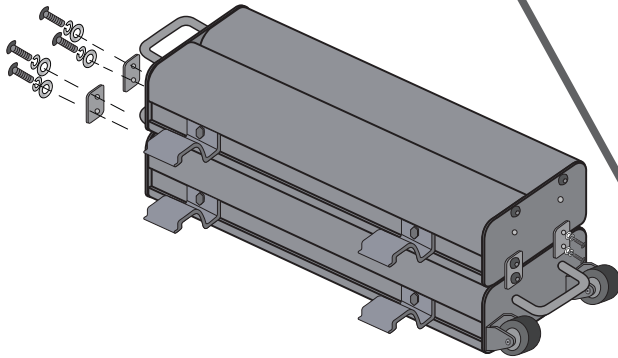

# Soccer Goal

EXIT Scala 300x200