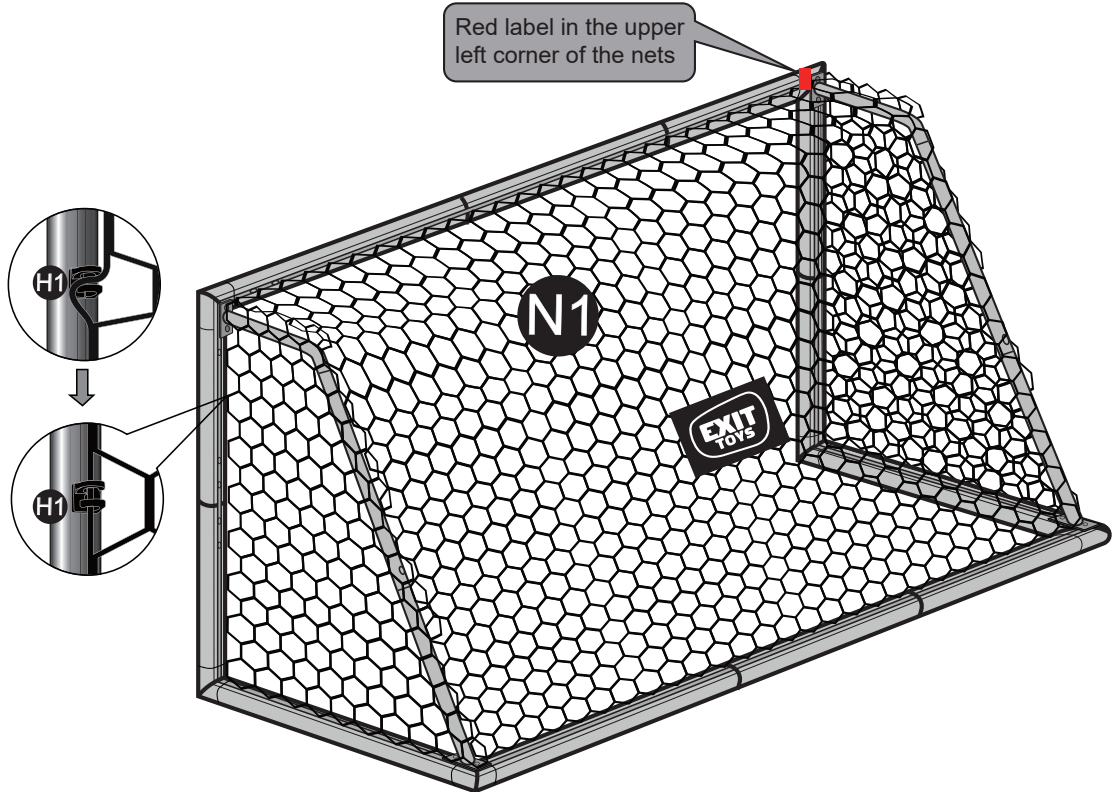

# Soccer Goal

EXIT Scala 300x200

3

4

**5**

**6**

# Soccer Goal

EXIT Scala 300x200

**9**

**10**

11

- EN
- DE
- NL
- FR
- DA

**! WARNING** ⓘ

The goal is intended to be used for indoor use only. It is not intended for use outdoors. The goal should be used on a flat surface. It is not intended for use on uneven ground. It is not intended for use on grass. It is not intended for use on concrete. It is not intended for use on asphalt. It is not intended for use on any other surface. It is not intended for use on any other material. It is not intended for use on any other object. It is not intended for use on any other person. It is not intended for use on any other animal. It is not intended for use on any other thing. It is not intended for use on any other place. It is not intended for use on any other time. It is not intended for use on any other way. It is not intended for use on any other means. It is not intended for use on any other method. It is not intended for use on any other device. It is not intended for use on any other system. It is not intended for use on any other network. It is not intended for use on any other service. It is not intended for use on any other platform. It is not intended for use on any other application. It is not intended for use on any other software. It is not intended for use on any other hardware. It is not intended for use on any other component. It is not intended for use on any other part. It is not intended for use on any other piece. It is not intended for use on any other item. It is not intended for use on any other object. It is not intended for use on any other thing.