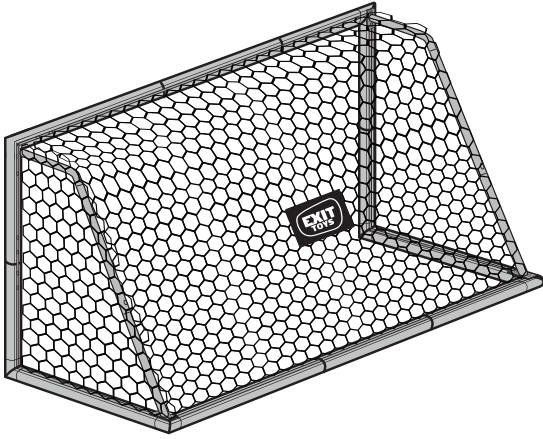

# Soccer Goal

EXIT Scala 300x200

 **WARNING**  
CHOKING HAZARD  
small parts  
Adult assembly required  
retain for future reference

## EXIT Scala 300x200

# Soccer Goal

EXIT Scala 300x200

**1**

- 1  11 x  H1
- 2  7 x  H1
- 3  11 x  H1
- 4  9 x  H1

**2**

# Soccer Goal

EXIT Scala 300x200

3

4

**5**

**6**