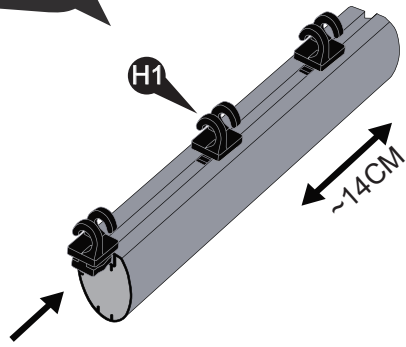

# Soccer Goal

EXIT Scala 300x200

 **WARNING**  
CHOKING HAZARD  
small parts  
Adult assembly required  
retain for future reference

## EXIT Scala 300x200

# Soccer Goal

EXIT Scala 300x200

**1**

- 1  11 x  H1
- 2  7 x  H1
- 3  11 x  H1
- 4  9 x  H1

**2**