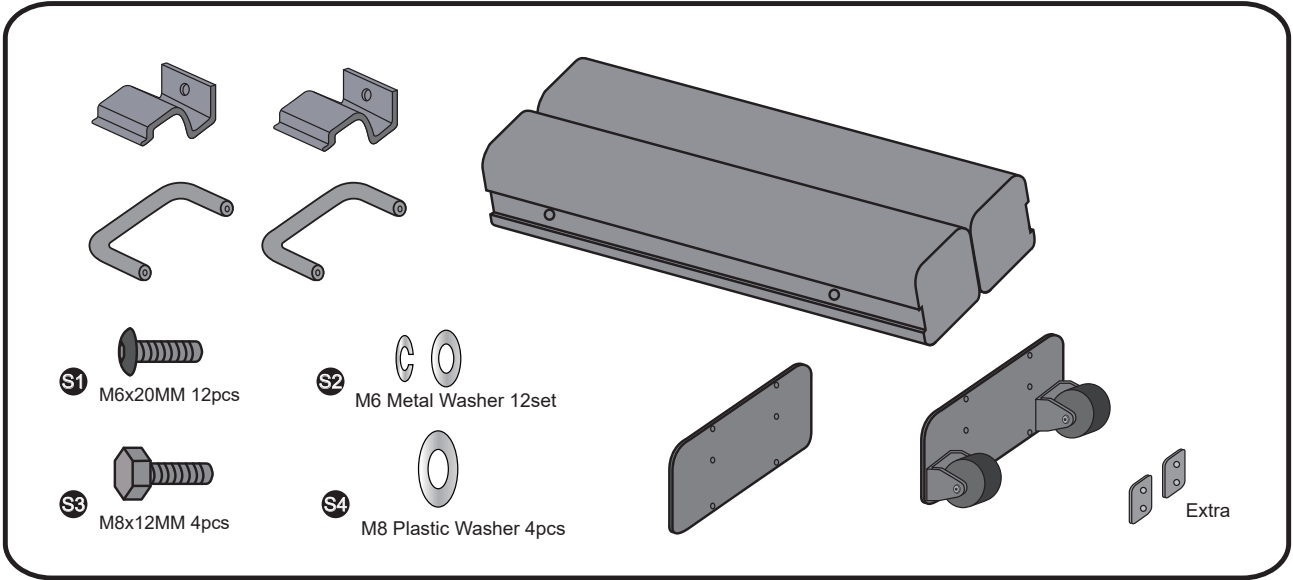

**12**

13

Drilling: D12 mm x H40mm

Suck out debris

**14**

15

# Soccer Goal

EXIT Scala 300x200