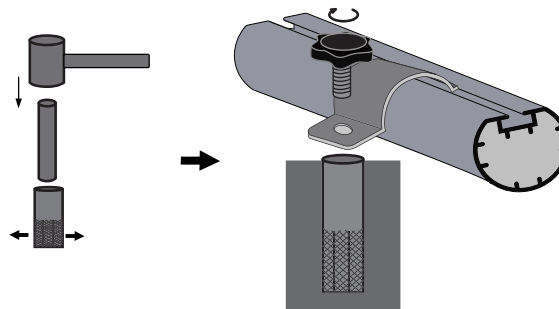

**12**

13

Drilling: D12 mm x H40mm

Suck out debris

**14**

15

# Soccer Goal

EXIT Scala 300x200