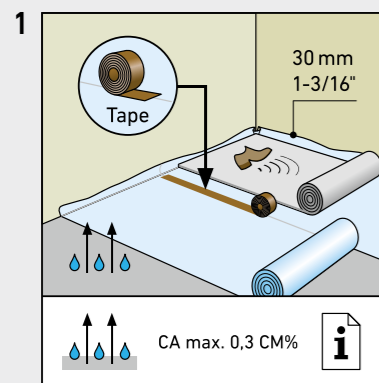

SUPERIOR ADVANCED PLUS

SWISS KRONO TEX GMBH & CO. KG
 Wittstocker Chaussee 1
 D-16909 Heiligengrabe / Germany
www.swisskrono.com/de

REMOVAL

Installation clips:
 YouTube-Chanel
SWISS KRONO
 Heiligengrabe