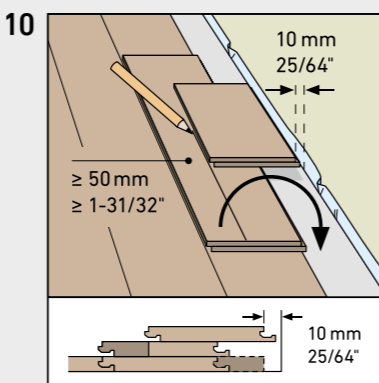

SUPERIOR ADVANCED PLUS

SWISS KRONO TEX GMBH & CO. KG
 Wittstocker Chaussee 1
 D-16909 Heiligengrabe / Germany
www.swisskrono.com/de

REMOVAL

Installation clips:
 YouTube-Chanel
SWISS KRONO
 Heiligengrabe