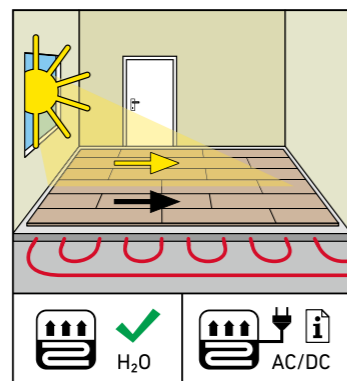

SUPERIOR ADVANCED PLUS

SWISS KRONO TEX GMBH & CO. KG
 Wittstocker Chaussee 1
 D-16909 Heiligengrabe / Germany
www.swisskrono.com/de

REMOVAL

Installation clips:
 YouTube-Chanel
SWISS KRONO
 Heiligengrabe