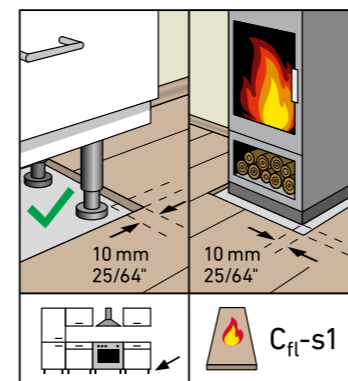

SUPERIOR ADVANCED PLUS

SWISS KRONO TEX GMBH & CO. KG
 Wittstocker Chaussee 1
 D-16909 Heiligengrabe / Germany
www.swisskrono.com/de

REMOVAL

Installation clips:
 YouTube-Chanel
SWISS KRONO
 Heiligengrabe