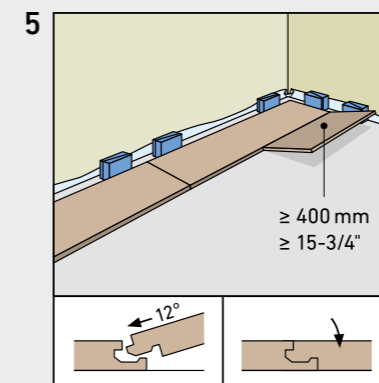

SUPERIOR ADVANCED PLUS

SWISS KRONO TEX GMBH & CO. KG
 Wittstocker Chaussee 1
 D-16909 Heiligengrabe / Germany
www.swisskrono.com/de

REMOVAL

Installation clips:
 YouTube-Chanel
SWISS KRONO
 Heiligengrabe