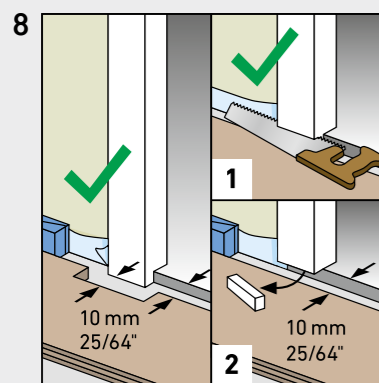

SUPERIOR ADVANCED PLUS

SWISS KRONO TEX GMBH & CO. KG
 Wittstocker Chaussee 1
 D-16909 Heiligengrabe / Germany
www.swisskrono.com/de

REMOVAL

Installation clips:
 YouTube-Chanel
SWISS KRONO
 Heiligengrabe