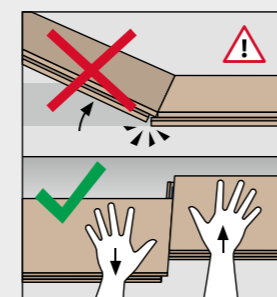

SUPERIOR ADVANCED PLUS

SWISS KRONO TEX GMBH & CO. KG
 Wittstocker Chaussee 1
 D-16909 Heiligengrabe / Germany
www.swisskrono.com/de

REMOVAL

Installation clips:
 YouTube-Chanel
SWISS KRONO
 Heiligengrabe