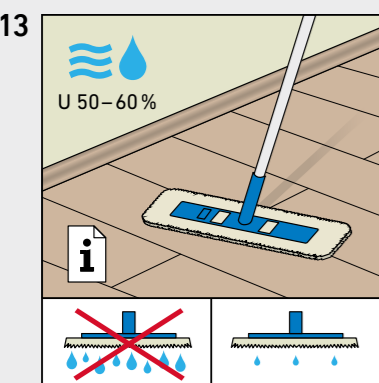

SUPERIOR ADVANCED PLUS

SWISS KRONO TEX GMBH & CO. KG
 Wittstocker Chaussee 1
 D-16909 Heiligengrabe / Germany
www.swisskrono.com/de

REMOVAL

Installation clips:
 YouTube-Chanel
SWISS KRONO
 Heiligengrabe