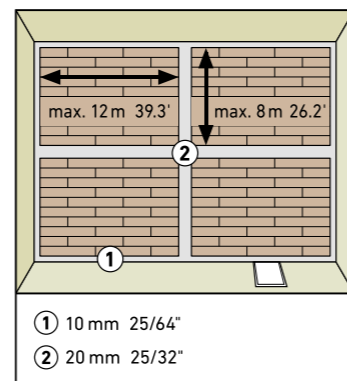

SUPERIOR ADVANCED PLUS

SWISS KRONO TEX GMBH & CO. KG
 Wittstocker Chaussee 1
 D-16909 Heiligengrabe / Germany
www.swisskrono.com/de

REMOVAL

Installation clips:
 YouTube-Chanel
SWISS KRONO
 Heiligengrabe