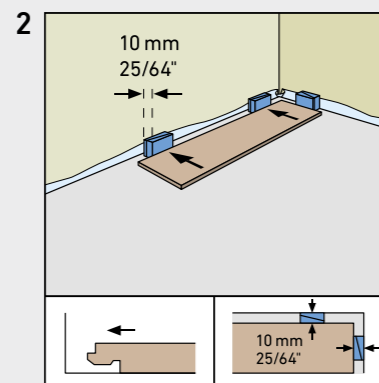

SUPERIOR ADVANCED PLUS

SWISS KRONO TEX GMBH & CO. KG
 Wittstocker Chaussee 1
 D-16909 Heiligengrabe / Germany
www.swisskrono.com/de

REMOVAL

Installation clips:
 YouTube-Chanel
SWISS KRONO
 Heiligengrabe