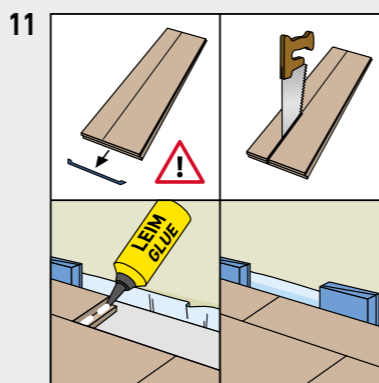

SUPERIOR ADVANCED PLUS

SWISS KRONO TEX GMBH & CO. KG
 Wittstocker Chaussee 1
 D-16909 Heiligengrabe / Germany
www.swisskrono.com/de

REMOVAL

Installation clips:
 YouTube-Chanel
SWISS KRONO
 Heiligengrabe