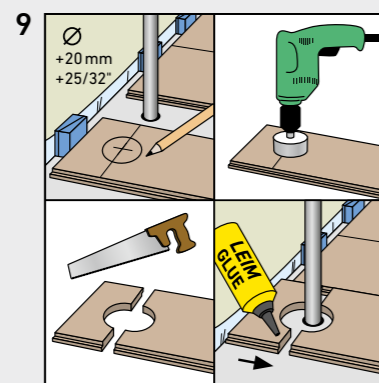

SUPERIOR ADVANCED PLUS

SWISS KRONO TEX GMBH & CO. KG
 Wittstocker Chaussee 1
 D-16909 Heiligengrabe / Germany
www.swisskrono.com/de

REMOVAL

Installation clips:
 YouTube-Chanel
SWISS KRONO
 Heiligengrabe