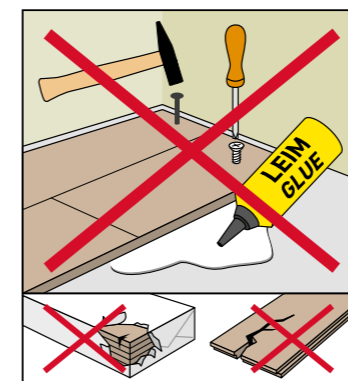

SUPERIOR ADVANCED PLUS

SWISS KRONO TEX GMBH & CO. KG
 Wittstocker Chaussee 1
 D-16909 Heiligengrabe / Germany
www.swisskrono.com/de

REMOVAL

Installation clips:
 YouTube-Chanel
SWISS KRONO
 Heiligengrabe