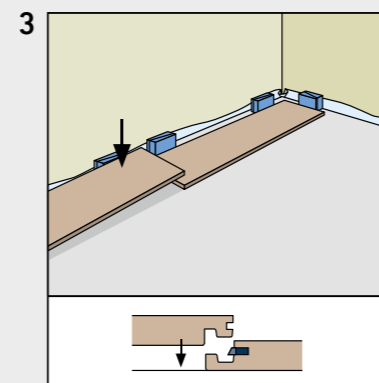

SUPERIOR ADVANCED PLUS

SWISS KRONO TEX GMBH & CO. KG
 Wittstocker Chaussee 1
 D-16909 Heiligengrabe / Germany
www.swisskrono.com/de

REMOVAL

Installation clips:
 YouTube-Chanel
SWISS KRONO
 Heiligengrabe