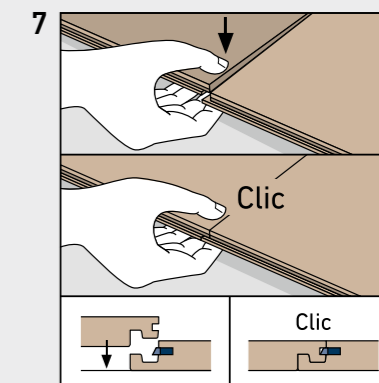

SUPERIOR ADVANCED PLUS

SWISS KRONO TEX GMBH & CO. KG
 Wittstocker Chaussee 1
 D-16909 Heiligengrabe / Germany
www.swisskrono.com/de

REMOVAL

Installation clips:
 YouTube-Chanel
SWISS KRONO
 Heiligengrabe