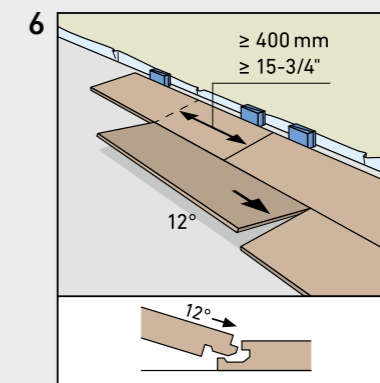

SUPERIOR ADVANCED PLUS

SWISS KRONO TEX GMBH & CO. KG
 Wittstocker Chaussee 1
 D-16909 Heiligengrabe / Germany
www.swisskrono.com/de

REMOVAL

Installation clips:
 YouTube-Chanel
SWISS KRONO
 Heiligengrabe