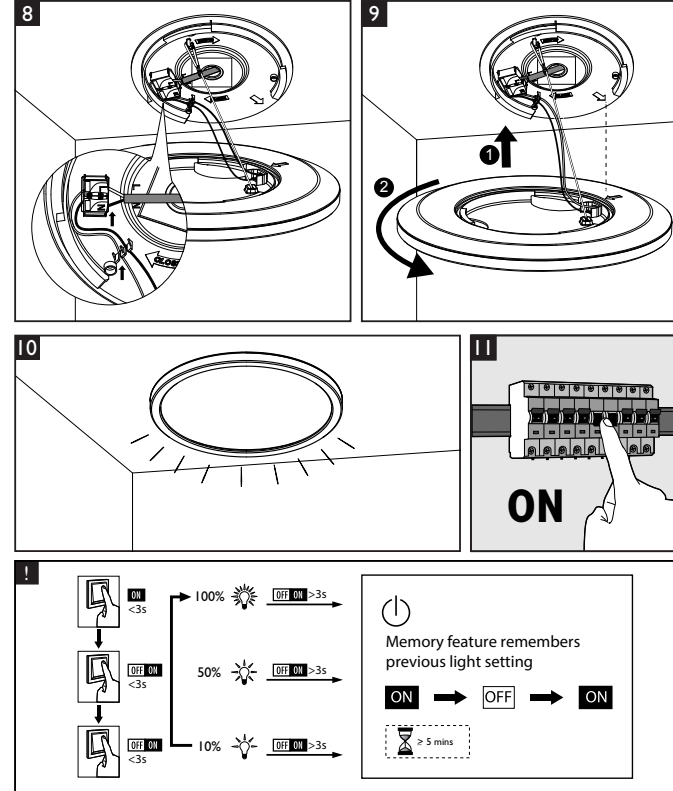

PHILIPS

FRONT

PHILIPS

Signify
I.B.R.S. / C.C.R.I. Numéro 10461
5600 VB Eindhoven, the Netherlands
www.philips.com/lighting
© 2018 Signify Holding

324165391731
Last update: 18/03/19

BACK

Document Info	Code 12NC: 915005776701	Designer: Trident Asia Design date: 08/04/2019	Duplexbox: 324165391731	Change Info	Author	Date	Change number	Revision description
	Description: P0025391 19LC4 Super slim U ceiling EU manual	Basic Info	EAN1 number: null Die-Cut: NA Surface treatment: null CRC: null					