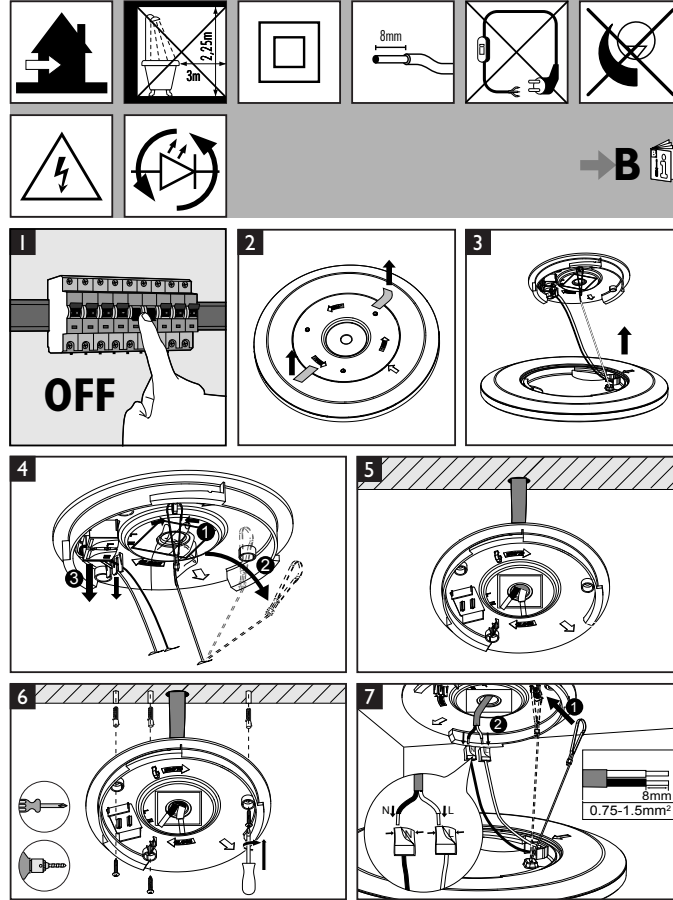

PHILIPS

FRONT

PHILIPS

Signify
I.B.R.S. / C.C.R.I. Numéro 10461
5600 VB Eindhoven, the Netherlands
www.philips.com/lighting
© 2018 Signify Holding

324165391731
Last update: 18/03/19

BACK

Document Info	Code 12NC: 915005776701	Designer: Trident Asia Design date: 08/04/2019	Duplexbox: 324165391731	Change Info	Author	Date	Change number	Revision description
	Description: P0025391 19LC4 Super slim U ceiling EU manual	Basic Info	EAN1 number: null Die-Cut: NA Surface treatment: null CRC: null					