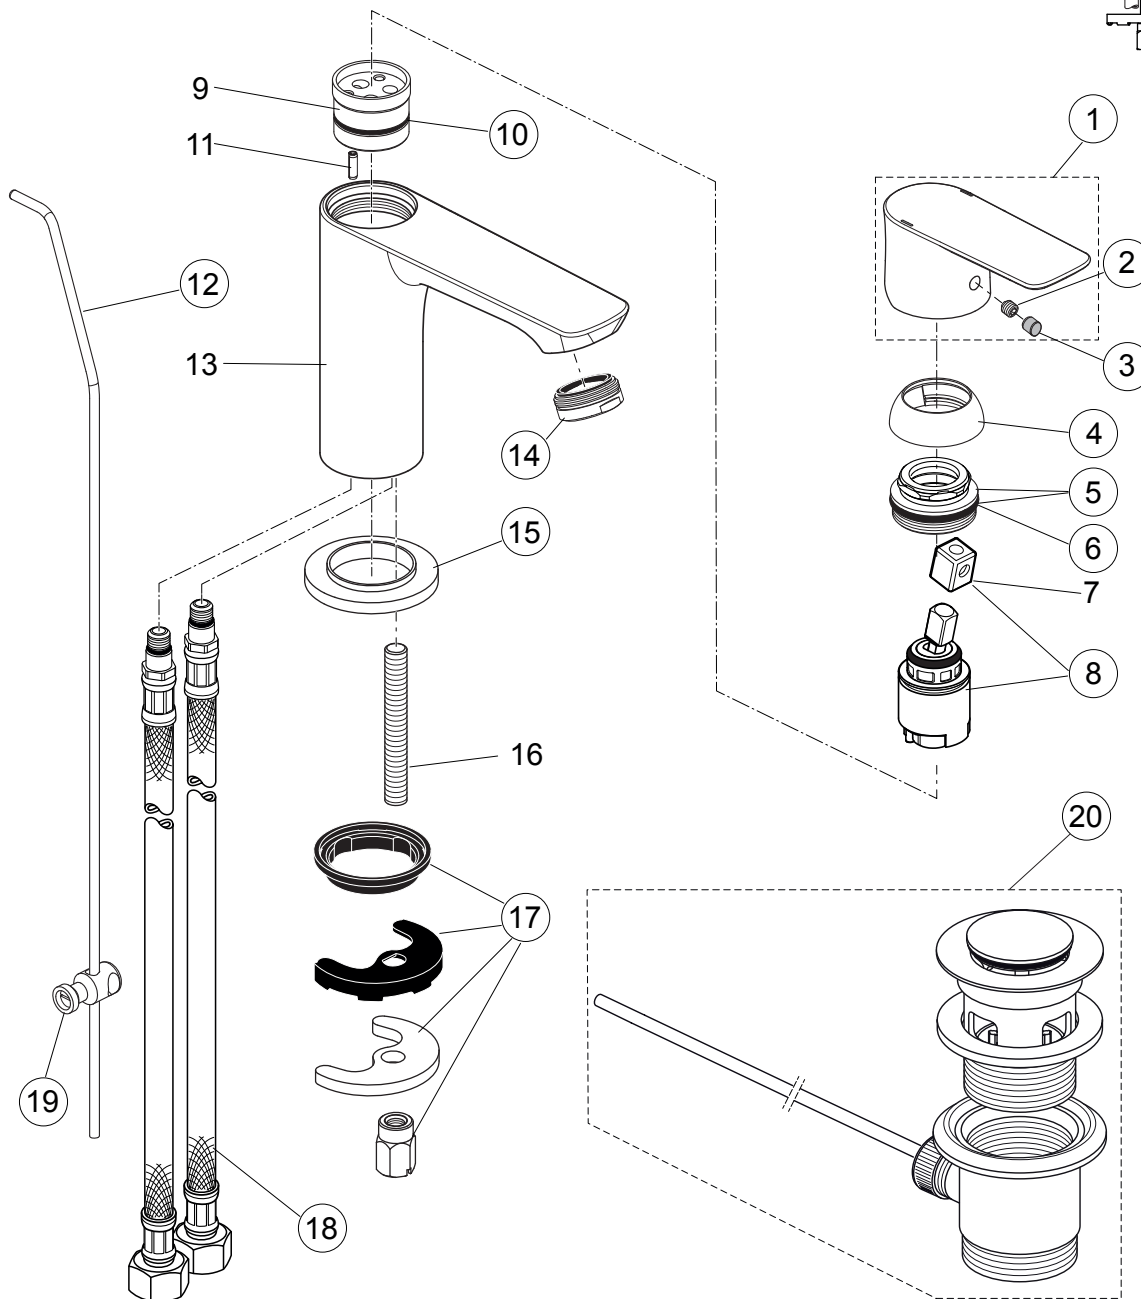

Connect Air A7007.. A7010.. A7012.. A7014.. A7015.. A7018.. Ideal Standard

Produced since: Nov. 2019 - Dec. 2020

SL basin mixer flex. hose
X = 107mm Y = 90 mm
with pop-up waste
chrome **A7007AA**

SL basin mixer flex. hose
X = 125mm Y = 114 mm
with pop-up waste
chrome **A7012AA**

SL basin mixer flex. hose
X = 90mm Y = 80 mm
with pop-up waste
chrome **A7014AA**

without pop-up waste
chrome **A7010AA**

without pop-up waste
chrome **A7015AA**

without pop-up waste
chrome **A7018AA**

Replace XX with the appropriate finish code

Chrome = AA Silver Storm = GN Gold = A2 Magnetic Grey = A5

Example spare part order:

A 861 402 AA in Chrome

Pos.	Description	Part-Number	Qty.	Pos.	Description	Part-Number	Qty.
1	Lever cpl. + pos.7	A 861 402 XX	1 Set	12	Lift rod cpl. + Pos. 19	B 960 900 XX	1 Set
2	Thread pin M5x5 DIN916	A 962 041 NU*	1 Set	13	Body		
3	Handle plug	A 861 223 NU*	1 Set	14	Aerator M24x1 - 5ltr/min	B 961 383 XX	1 pcs
4	Cover cap	A 861 224 XX	1 pcs	15	Escutcheon	A 861 227 XX	1 pcs
5	Thread ring M30x1 + pos.6	A 861 225 NU	1 Set	16	Bolt M8x63		
6	O - Ring Ø 28 x 2	A 963 299 NU	1 pcs	17	Fixation kit	A 964 520 NU*	1 Set
7	Lever adapter			18	Flex. hose M8x1-G3/8-425	A 962 370 NU	1 pcs
8	Cartridge Kerox Ø25 + Pos.7	A 861 226 NU	1 Set	19	Bracket	A 961 172 NU	1 pcs
9	Manifold			20	Pop-up waste complete	A 961 230 XX	1 Set
10	O - Ring Ø 23,52 x 1,78	A 961 855 NU	1 pcs				
11	Clamping pin						

*Universal set (not all parts needed)