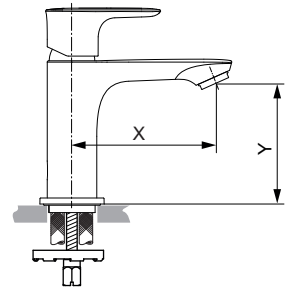

Connect Air A7007.. A7010.. A7012.. A7014.. A7015.. A7018..

Produced since: **Aug.2017 - Oct.2019**

SL basin mixer flex. hose
X = 107mm Y = 90 mm
with pop-up waste
chrome **A7007AA**

SL basin mixer flex. hose
X = 125mm Y = 114 mm
with pop-up waste
chrome **A7012AA**

SL basin mixer flex. hose
X = 90mm Y = 80 mm
with pop-up waste
chrome **A7014AA**

without pop-up waste
chrome **A7010AA**

without pop-up waste
chrome **A7015AA**

without pop-up waste
chrome **A7018AA**

Pos.	Description	Part-Number	Qty.	Pos.	Description	Part-Number	Qty.
1	Lever cpl. w. Logo ISI + pos.7	A 861 222 AA	1 Set	12	Lift rod cpl. + Pos. 19	A 861 210 AA	1 Set
2	Thread pin M5x5 DIN916	A 962 041 NU*	1 Set	13	Body		
3	Handle plug	A 861 223 NU*	1 Set	14	Aerator M24x1 - 5ltr/min	B 961 383 AA	1 pcs
4	Cover cap	A 861 224 AA	1 pcs	15	Escutcheon	A 861 227 AA	1 pcs
5	Thread ring M30x1 + pos.6	A 861 225 NU	1 Set	16	Bolt M8x63		
6	O - Ring Ø 28 x 2	A 963 299 NU	1 pcs	17	Fixation kit	A 964 520 NU*	1 Set
7	Lever adapter			18	Flex. hose M8x1-G3/8-425	A 962 370 NU	1 pcs
8	Cartridge Kerox Ø25 + Pos.7	A 861 226 NU	1 Set	19	Bracket	A 961 172 NU	1 pcs
9	Manifold			20	Pop-up waste complete	B 960 853 AA	1 Set
10	O - Ring Ø 23,52 x 1,78	A 961 855 NU	1 pcs				
11	Clamping pin						

*Universal set (not all parts needed)