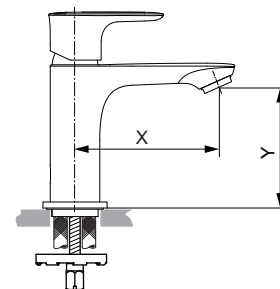

Connect Air

A7007.. A7010.. A7012.. A7014.. A7015.. A7018..

Ideal Standard

Produced since: Dec. 2020

SL basin mixer flex. hose
X = 107mm Y = 90 mm
with pop-up waste
chrome **A7007AA**

SL basin mixer flex. hose
X = 125mm Y = 114 mm
with pop-up waste
chrome **A7012AA**

SL basin mixer flex. hose
X = 90mm Y = 80 mm
with pop-up waste
chrome **A7014AA**

without pop-up waste
chrome **A7010AA**

without pop-up waste
chrome **A7015AA**

without pop-up waste
chrome **A7018AA**

Replace XX with the appropriate finish code

SL basin mixer flex. hose
X = 125mm Y = 114 mm
with pop-up waste
chrome **A7012AA**

SL basin mixer flex. hose
X = 90mm Y = 80 mm
with pop-up waste
chrome **A7014AA**

without pop-up waste
chrome **A7010AA**