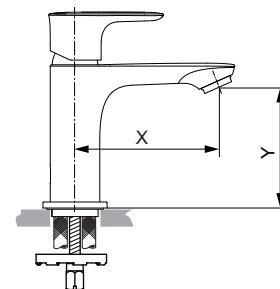

Connect Air A7007.. A7010.. A7012.. A7014.. A7015.. A7018.. Ideal Standard

Produced since: Nov. 2019 - Dec. 2020

SL basin mixer flex. hose
X = 107mm Y = 90 mm
with pop-up waste
chrome **A7007AA**

SL basin mixer flex. hose
X = 125mm Y = 114 mm
with pop-up waste
chrome **A7012AA**

SL basin mixer flex. hose
X = 90mm Y = 80 mm
with pop-up waste
chrome **A7014AA**

without pop-up waste
chrome **A7010AA**

without pop-up waste
chrome **A7015AA**

without pop-up waste
chrome **A7018AA**

Replace XX with the appropriate finish code

Chrome = AA Silver Storm = GN Gold = A2 Magnetic Grey = A5

Example spare part order:

A 861 402 AA in Chrome

Pos.	Description	Part-Number	Qty.	Pos.	Description	Part-Number	Qty.
1	Lever cpl. + pos.7	A 861 402 XX	1 Set	12	Lift rod cpl. + Pos. 19	B 960 900 XX	1 Set
2	Thread pin M5x5 DIN916	A 962 041 NU*	1 Set	13	Body		
3	Handle plug	A 861 223 NU*	1 Set	14	Aerator M24x1 - 5ltr/min	B 961 383 XX	1 pcs
4	Cover cap	A 861 224 XX	1 pcs	15	Escutcheon	A 861 227 XX	1 pcs
5	Thread ring M30x1 + pos.6	A 861 225 NU	1 Set	16	Bolt M8x63		
6	O - Ring Ø 28 x 2	A 963 299 NU	1 pcs	17	Fixation kit	A 964 520 NU*	1 Set
7	Lever adapter			18	Flex. hose M8x1-G3/8-425	A 962 370 NU	1 pcs
8	Cartridge Kerox Ø25 + Pos.7	A 861 226 NU	1 Set	19	Bracket	A 961 172 NU	1 pcs
9	Manifold			20	Pop-up waste complete	A 961 230 XX	1 Set
10	O - Ring Ø 23,52 x 1,78	A 961 855 NU	1 pcs				
11	Clamping pin						

*Universal set (not all parts needed)