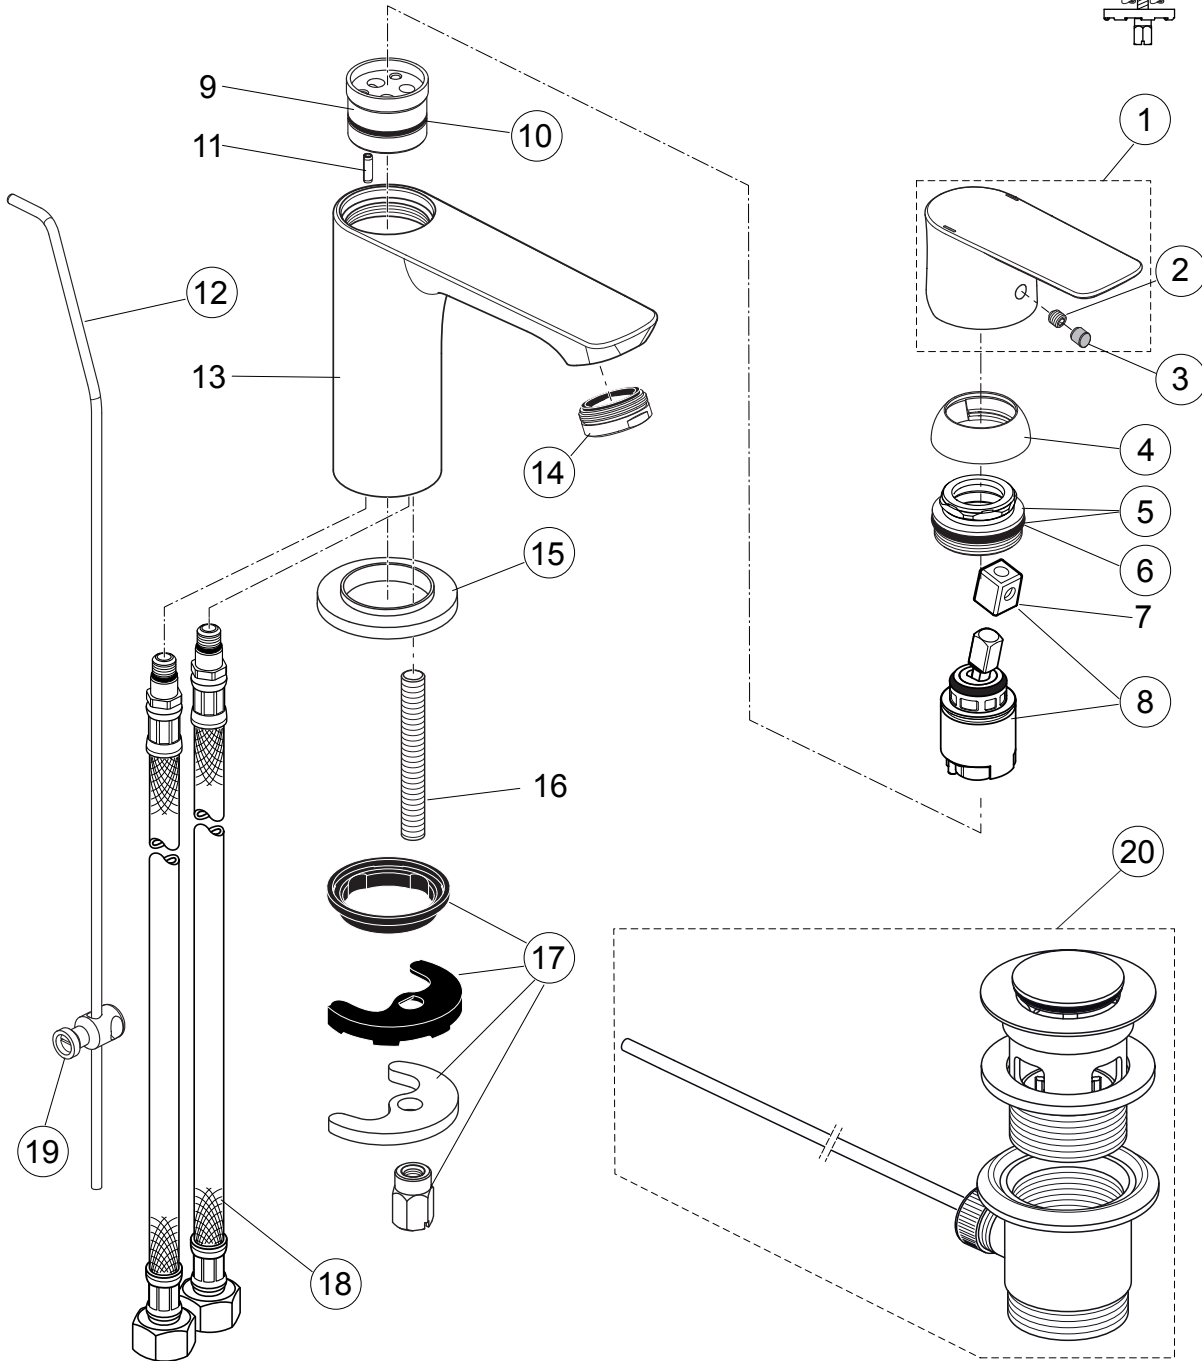

Connect Air A7007.. A7010.. A7012.. A7014.. A7015.. A7018..

Produced since: **Aug.2017 - Oct.2019**

SL basin mixer flex. hose
X = 107mm Y = 90 mm
with pop-up waste
chrome **A7007AA**

SL basin mixer flex. hose
X = 125mm Y = 114 mm
with pop-up waste
chrome **A7012AA**

SL basin mixer flex. hose
X = 90mm Y = 80 mm
with pop-up waste
chrome **A7014AA**

without pop-up waste
chrome **A7010AA**

without pop-up waste
chrome **A7015AA**

without pop-up waste
chrome **A7018AA**

Pos.	Description	Part-Number	Qty.	Pos.	Description	Part-Number	Qty.
1	Lever cpl. w. Logo ISI + pos.7	A 861 222 AA	1 Set	12	Lift rod cpl. + Pos. 19	A 861 210 AA	1 Set
2	Thread pin M5x5 DIN916	A 962 041 NU*	1 Set	13	Body		
3	Handle plug	A 861 223 NU*	1 Set	14	Aerator M24x1 - 5ltr/min	B 961 383 AA	1 pcs
4	Cover cap	A 861 224 AA	1 pcs	15	Escutcheon	A 861 227 AA	1 pcs
5	Thread ring M30x1 + pos.6	A 861 225 NU	1 Set	16	Bolt M8x63		
6	O - Ring Ø 28 x 2	A 963 299 NU	1 pcs	17	Fixation kit	A 964 520 NU*	1 Set
7	Lever adapter			18	Flex. hose M8x1-G3/8-425	A 962 370 NU	1 pcs
8	Cartridge Kerox Ø25 + Pos.7	A 861 226 NU	1 Set	19	Bracket	A 961 172 NU	1 pcs
9	Manifold			20	Pop-up waste complete	B 960 853 AA	1 Set
10	O - Ring Ø 23,52 x 1,78	A 961 855 NU	1 pcs				
11	Clamping pin						

*Universal set (not all parts needed)