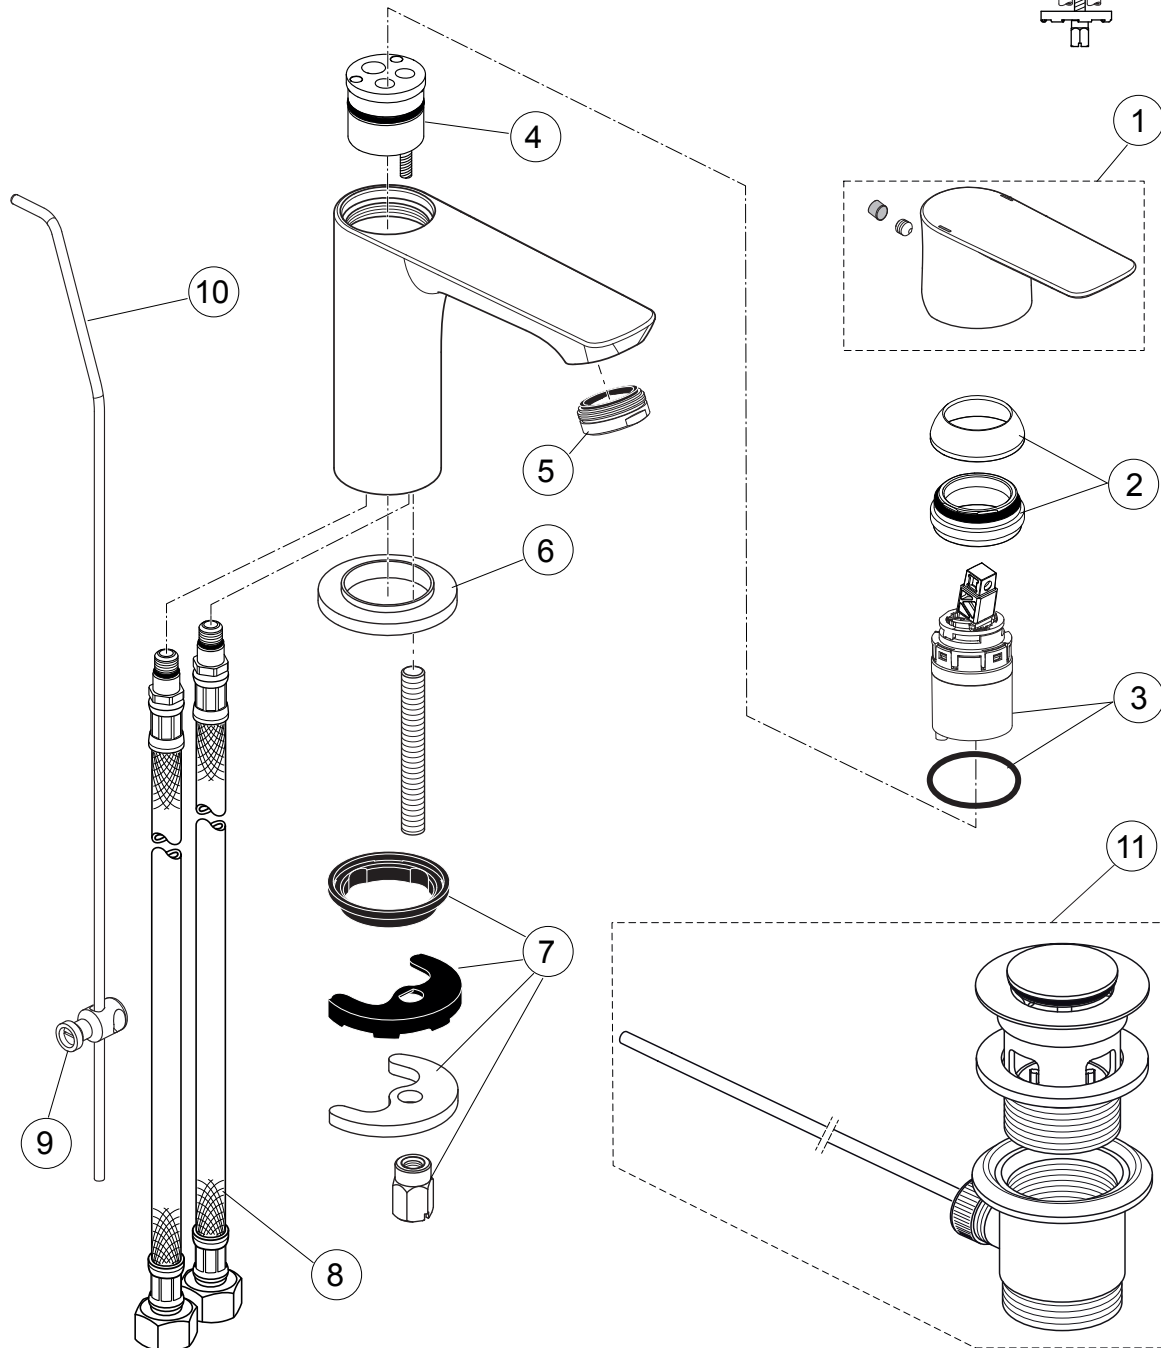

Connect Air

A7007.. A7010.. A7012.. A7014.. A7015.. A7018..

Ideal Standard

Produced since: Dec. 2020

SL basin mixer flex. hose
X = 107mm Y = 90 mm
with pop-up waste
chrome **A7007AA**

SL basin mixer flex. hose
X = 125mm Y = 114 mm
with pop-up waste
chrome **A7012AA**

SL basin mixer flex. hose
X = 90mm Y = 80 mm
with pop-up waste
chrome **A7014AA**

without pop-up waste
chrome **A7010AA**

without pop-up waste
chrome **A7015AA**

without pop-up waste
chrome **A7018AA**

Replace XX with the appropriate finish code

SL basin mixer flex. hose
X = 125mm Y = 114 mm
with pop-up waste
chrome **A7012AA**

SL basin mixer flex. hose
X = 90mm Y = 80 mm
with pop-up waste
chrome **A7014AA**

without pop-up waste
chrome **A7010AA**